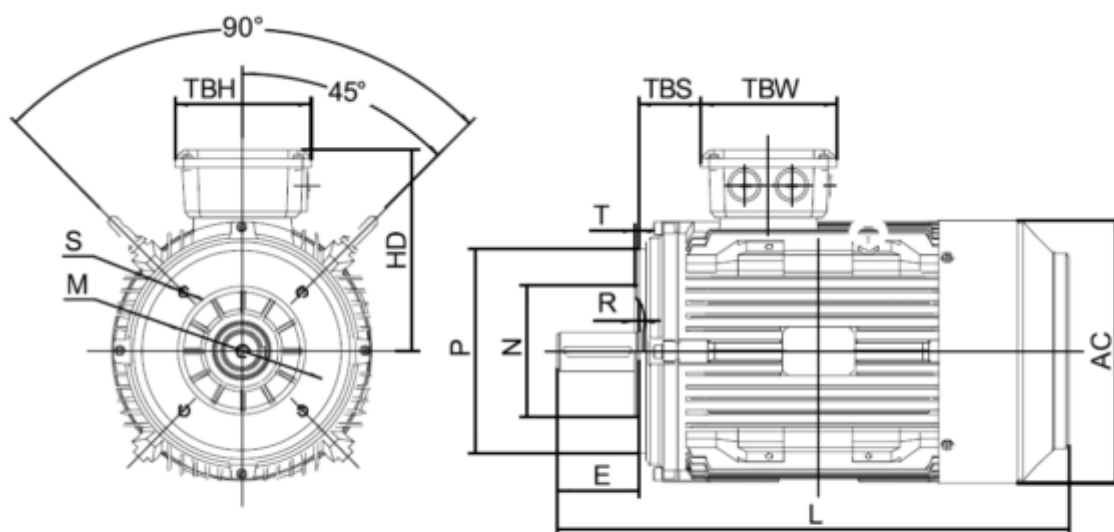

Data Sheet

Article number: 250300220415

Description: Kleedrive T3C 100L1-4 2.2KW 1400 rpm
3x230/400V 50HZ IP55 B14 Eff=86,7%

Measures

AA = 203	K = Ø12	TBW = 114
AC = Ø199	L = 385	
AD = 251	M = 130	
D = Ø28	N = 100	
E = 60	P = 160	
F = 8	S = 3.5	
G = 24	TBH = 114	
HD = 151	TBS = 76	